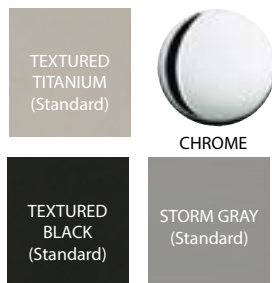

## HARD PLASTIC - SEATS / STOOLS / DESKTOPS

Colors NOT Specified on the Spec Sheet will ONLY be available with an extended lead time and in incremental volume quantities.

## STANDARD POLY COLORS FOR - SEATING SHELLS & STOOL SEATS - OPTIONAL TABLE SPRAY EDGE COLORS

## STANDARD LAMINATE OPTIONS

## FRAME - CHROME / POWDERCOAT

Textured Powdercoat hides fingerprints and offers superior wear resistance due to the raised surface.