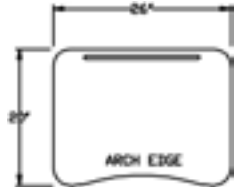

DESKTOP SHAPES AND SIZING

SAND

SLATE

GREY NEBULA

MAHOGANY

MAPLE

OAK

CHERRY

WALNUT

Colors NOT Specified on the Spec Sheet will ONLY be available with an extended lead time and in incremental volume quantities.

- Standard Hard Plastic Top Colors:
 - Sand
 - Slate
- Optional Hard Plastic Top Colors:
 - Grey Nebula
 - Maple
 - Oak
 - Cherry
 - Walnut
 - Mahogany