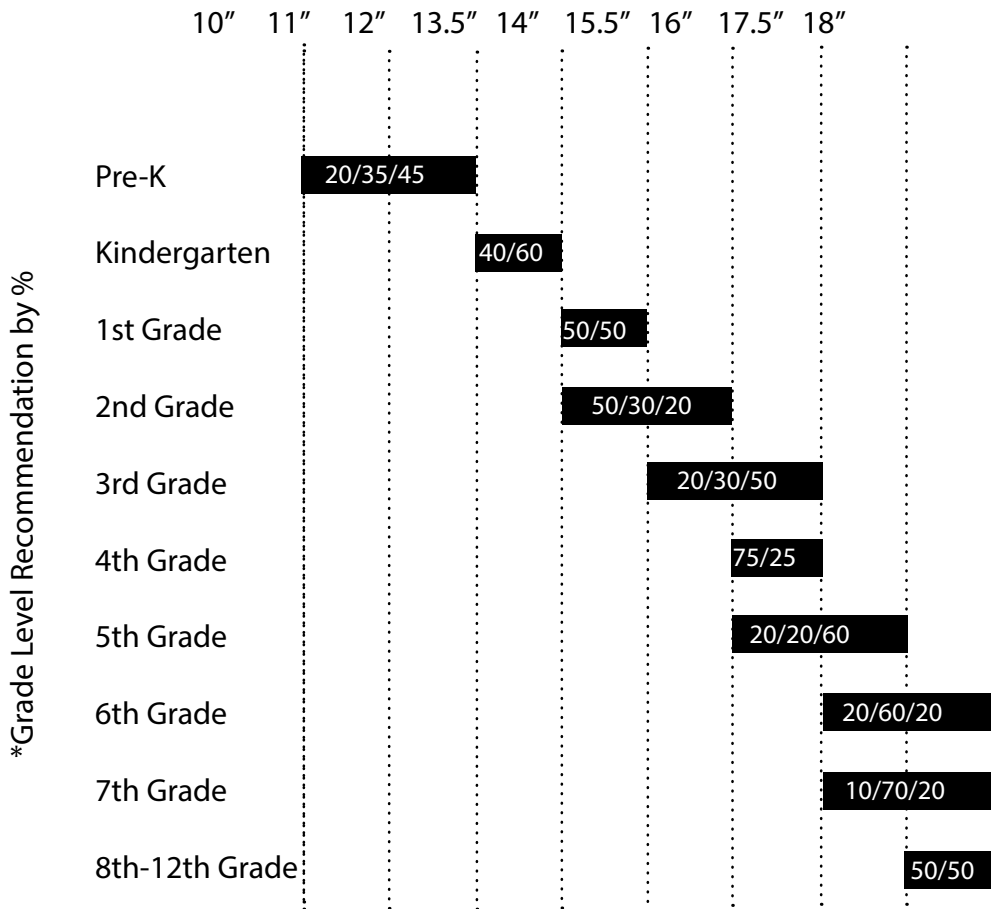

SEAT HEIGHT GUIDE

Seat Heights

*Children of the same age may vary in actual size by 20% to 50%. Actual seat height requirements should be established prior to ordering seating.